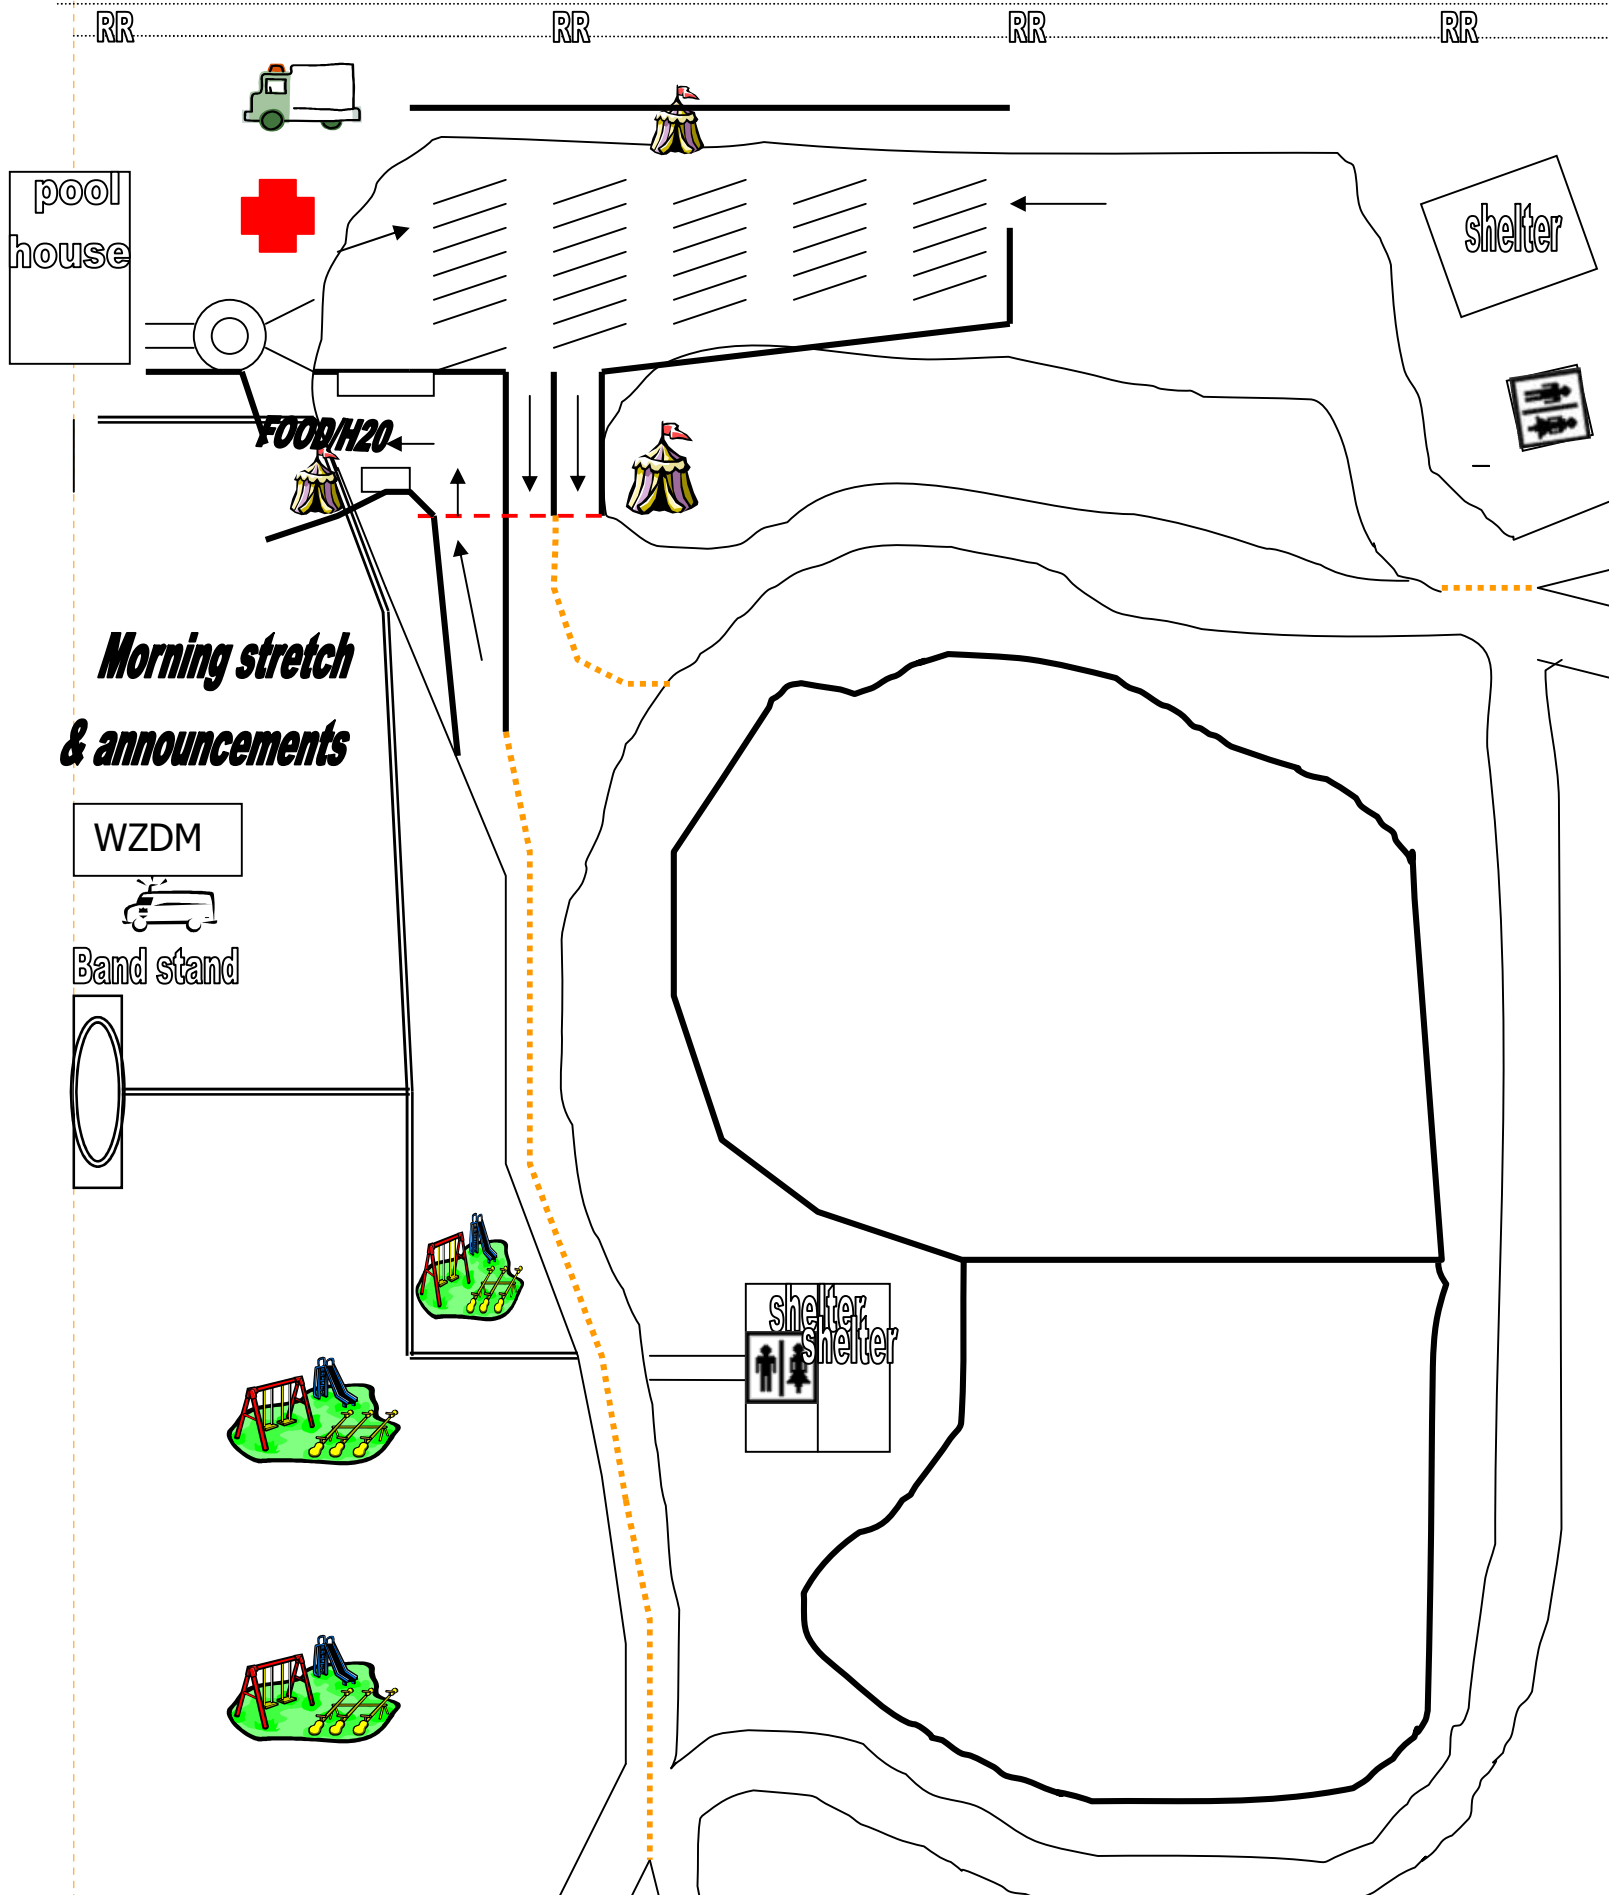

GREGG PARK MAP

SIS TRYathlon Run Route

3mi (approx)

- Exit Park, R on Washington Ave.
- L on Ritterskamp
- R on N. 13th
- R on Scott
- R on N. 12th
- L on Ridgeway
- R on Washington Ave, back into park to Finish Line

Map NOT to scale

SIS TRYathlon SWIM map

400 meter

SIS TRYathlon Bike Route

8.6 mi

- Exit Gregg Park onto Niblack on the right side exit, go right.
- Left on Washington Ave
- Straight out to Advanced Micro & ride through circle turn around -- then straight back to town
- Right on Niblack
- Left into farthest Gregg Park entrance
- Get off bike and proceed back into transition area

**Turn Around at
Advanced Micro**

Map NOT to scale