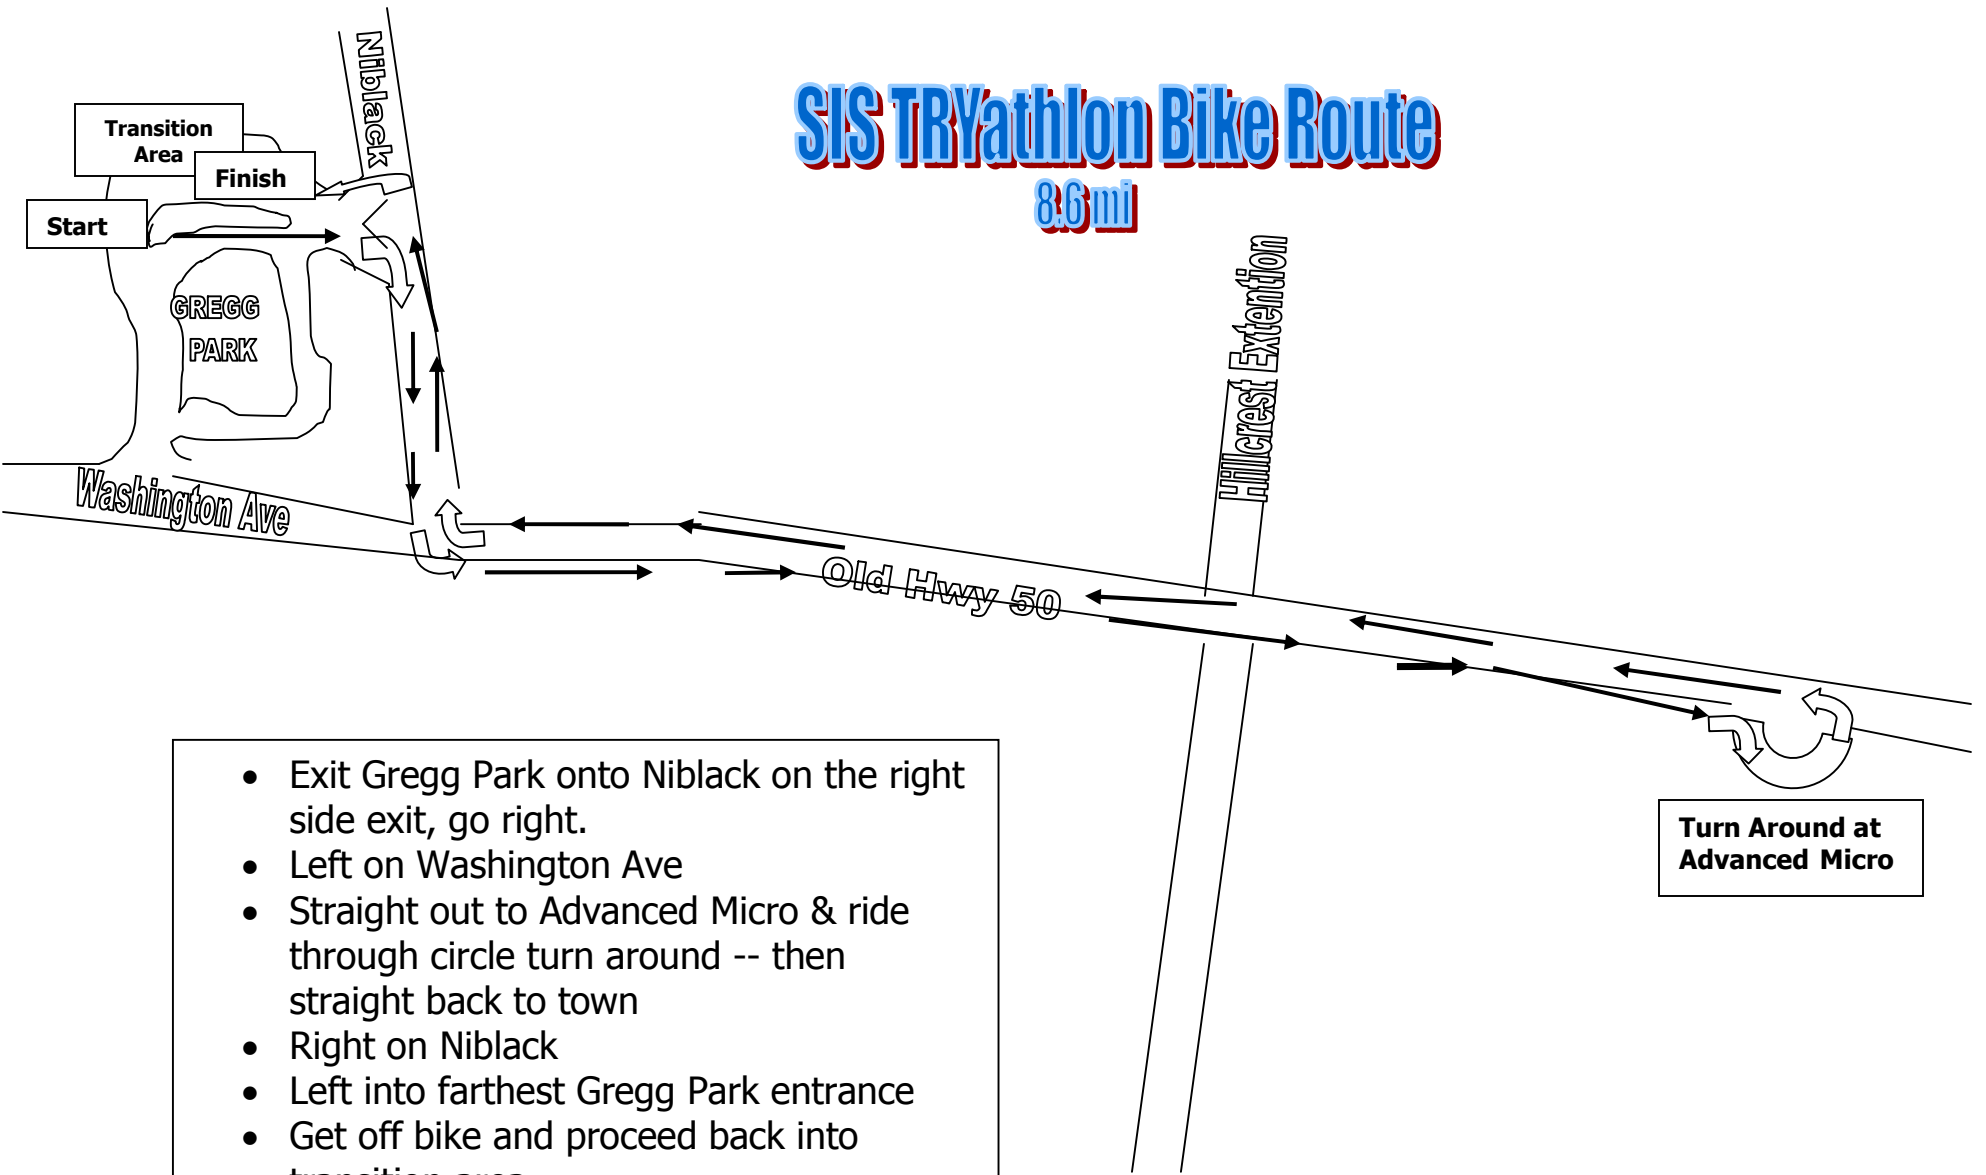

GREGG PARK MAP

SIS TRYathlon Run Route

3mi (approx)

- Exit Park, R on Washington Ave.
- L on Ritterskamp
- R on N. 13th
- R on Scott
- R on N. 12th
- L on Ridgeway
- R on Washington Ave, back into park to Finish Line

Map NOT to scale

SIS TRYathlon SWIM map

400 meter

SIS TRYathlon Bike Route

8.6 mi

- Exit Gregg Park onto Niblack on the right side exit, go right.
- Left on Washington Ave
- Straight out to Advanced Micro & ride through circle turn around -- then straight back to town
- Right on Niblack
- Left into farthest Gregg Park entrance
- Get off bike and proceed back into transition area

**Turn Around at
Advanced Micro**

Map NOT to scale