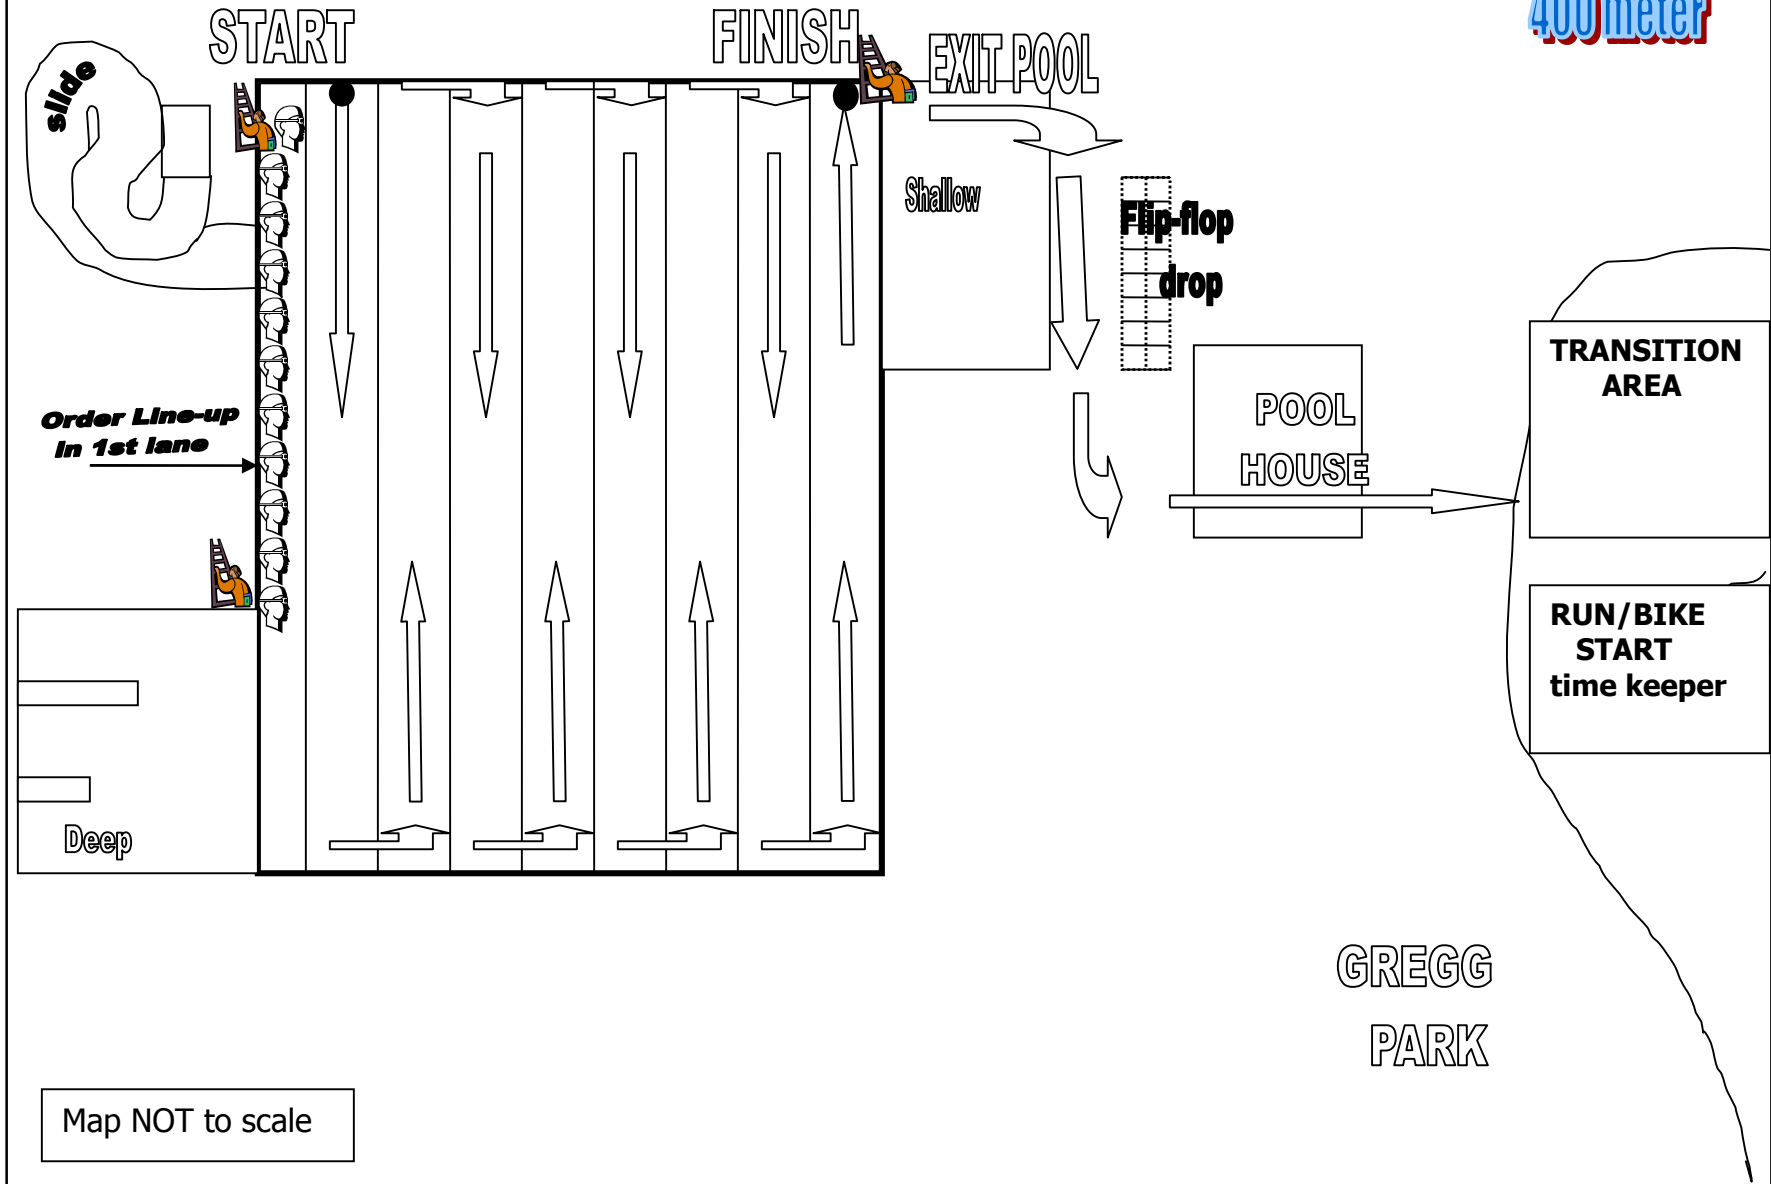

Map NOT to scale

SIS TRYathlon SWIM map

400 meter

SIS TRYathlon Bike Route

8.6 mi

- Exit Gregg Park onto Niblack on the right side exit, go right.
- Left on Washington Ave
- Straight out to Advanced Micro & ride through circle turn around -- then straight back to town
- Right on Niblack
- Left into farthest Gregg Park entrance
- Get off bike and proceed back into transition area

**Turn Around at
Advanced Micro**

Map NOT to scale